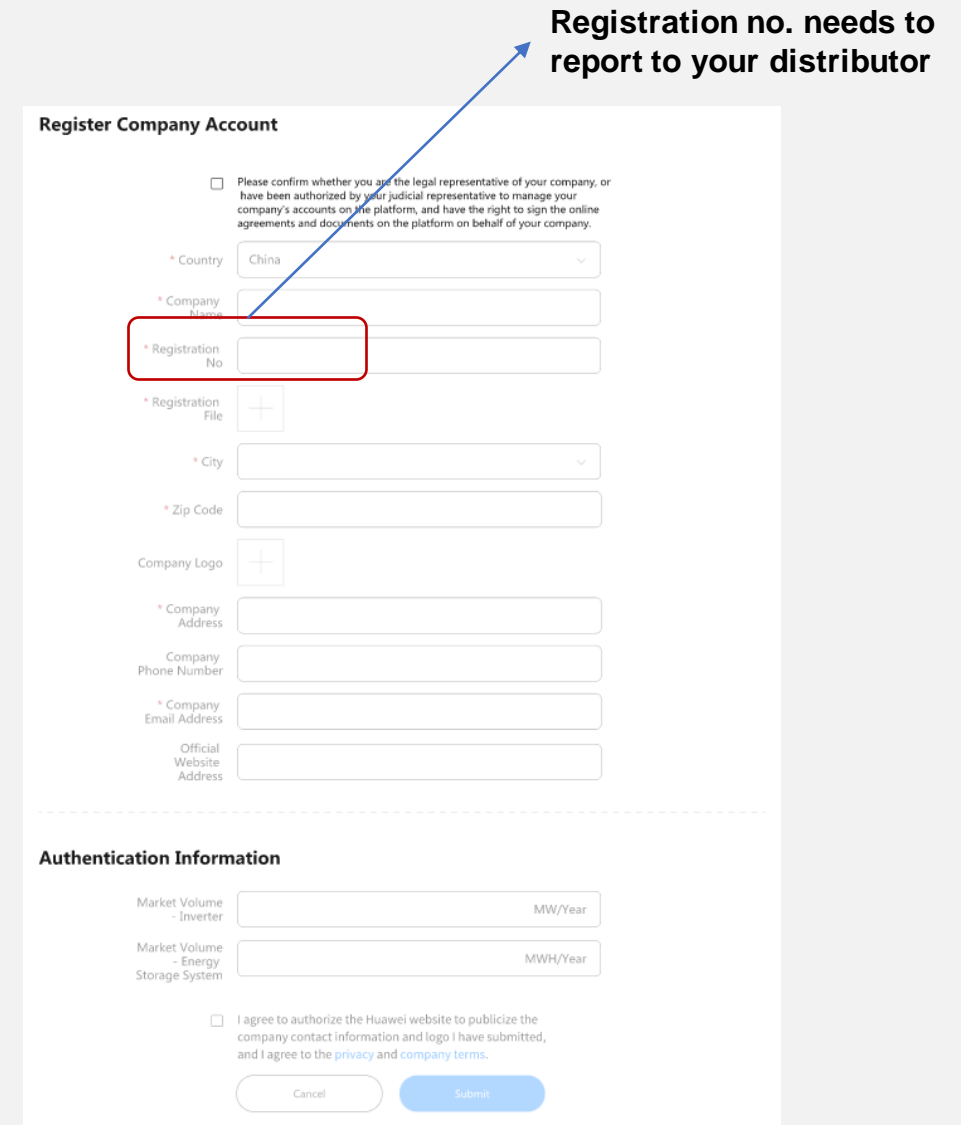

1. Login your Uniportal account

2. Create your Installer Company Account

Registration no. is Y-tunnus in Finland, CVR in Denmark, Org.no in Sweden.

Step 3 Check if company account creation successful

After Company account registration success, you can find your company info under 'My Profile'