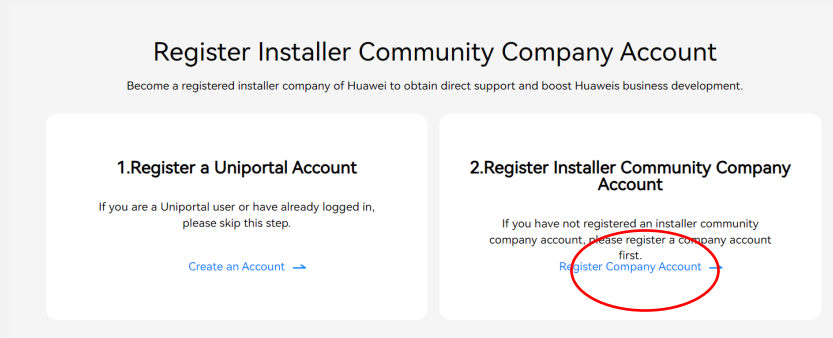

2. Create your Installer Company Account

Registration no. is Y-tunnus in Finland, CVR in Denmark, Org.no in Sweden.